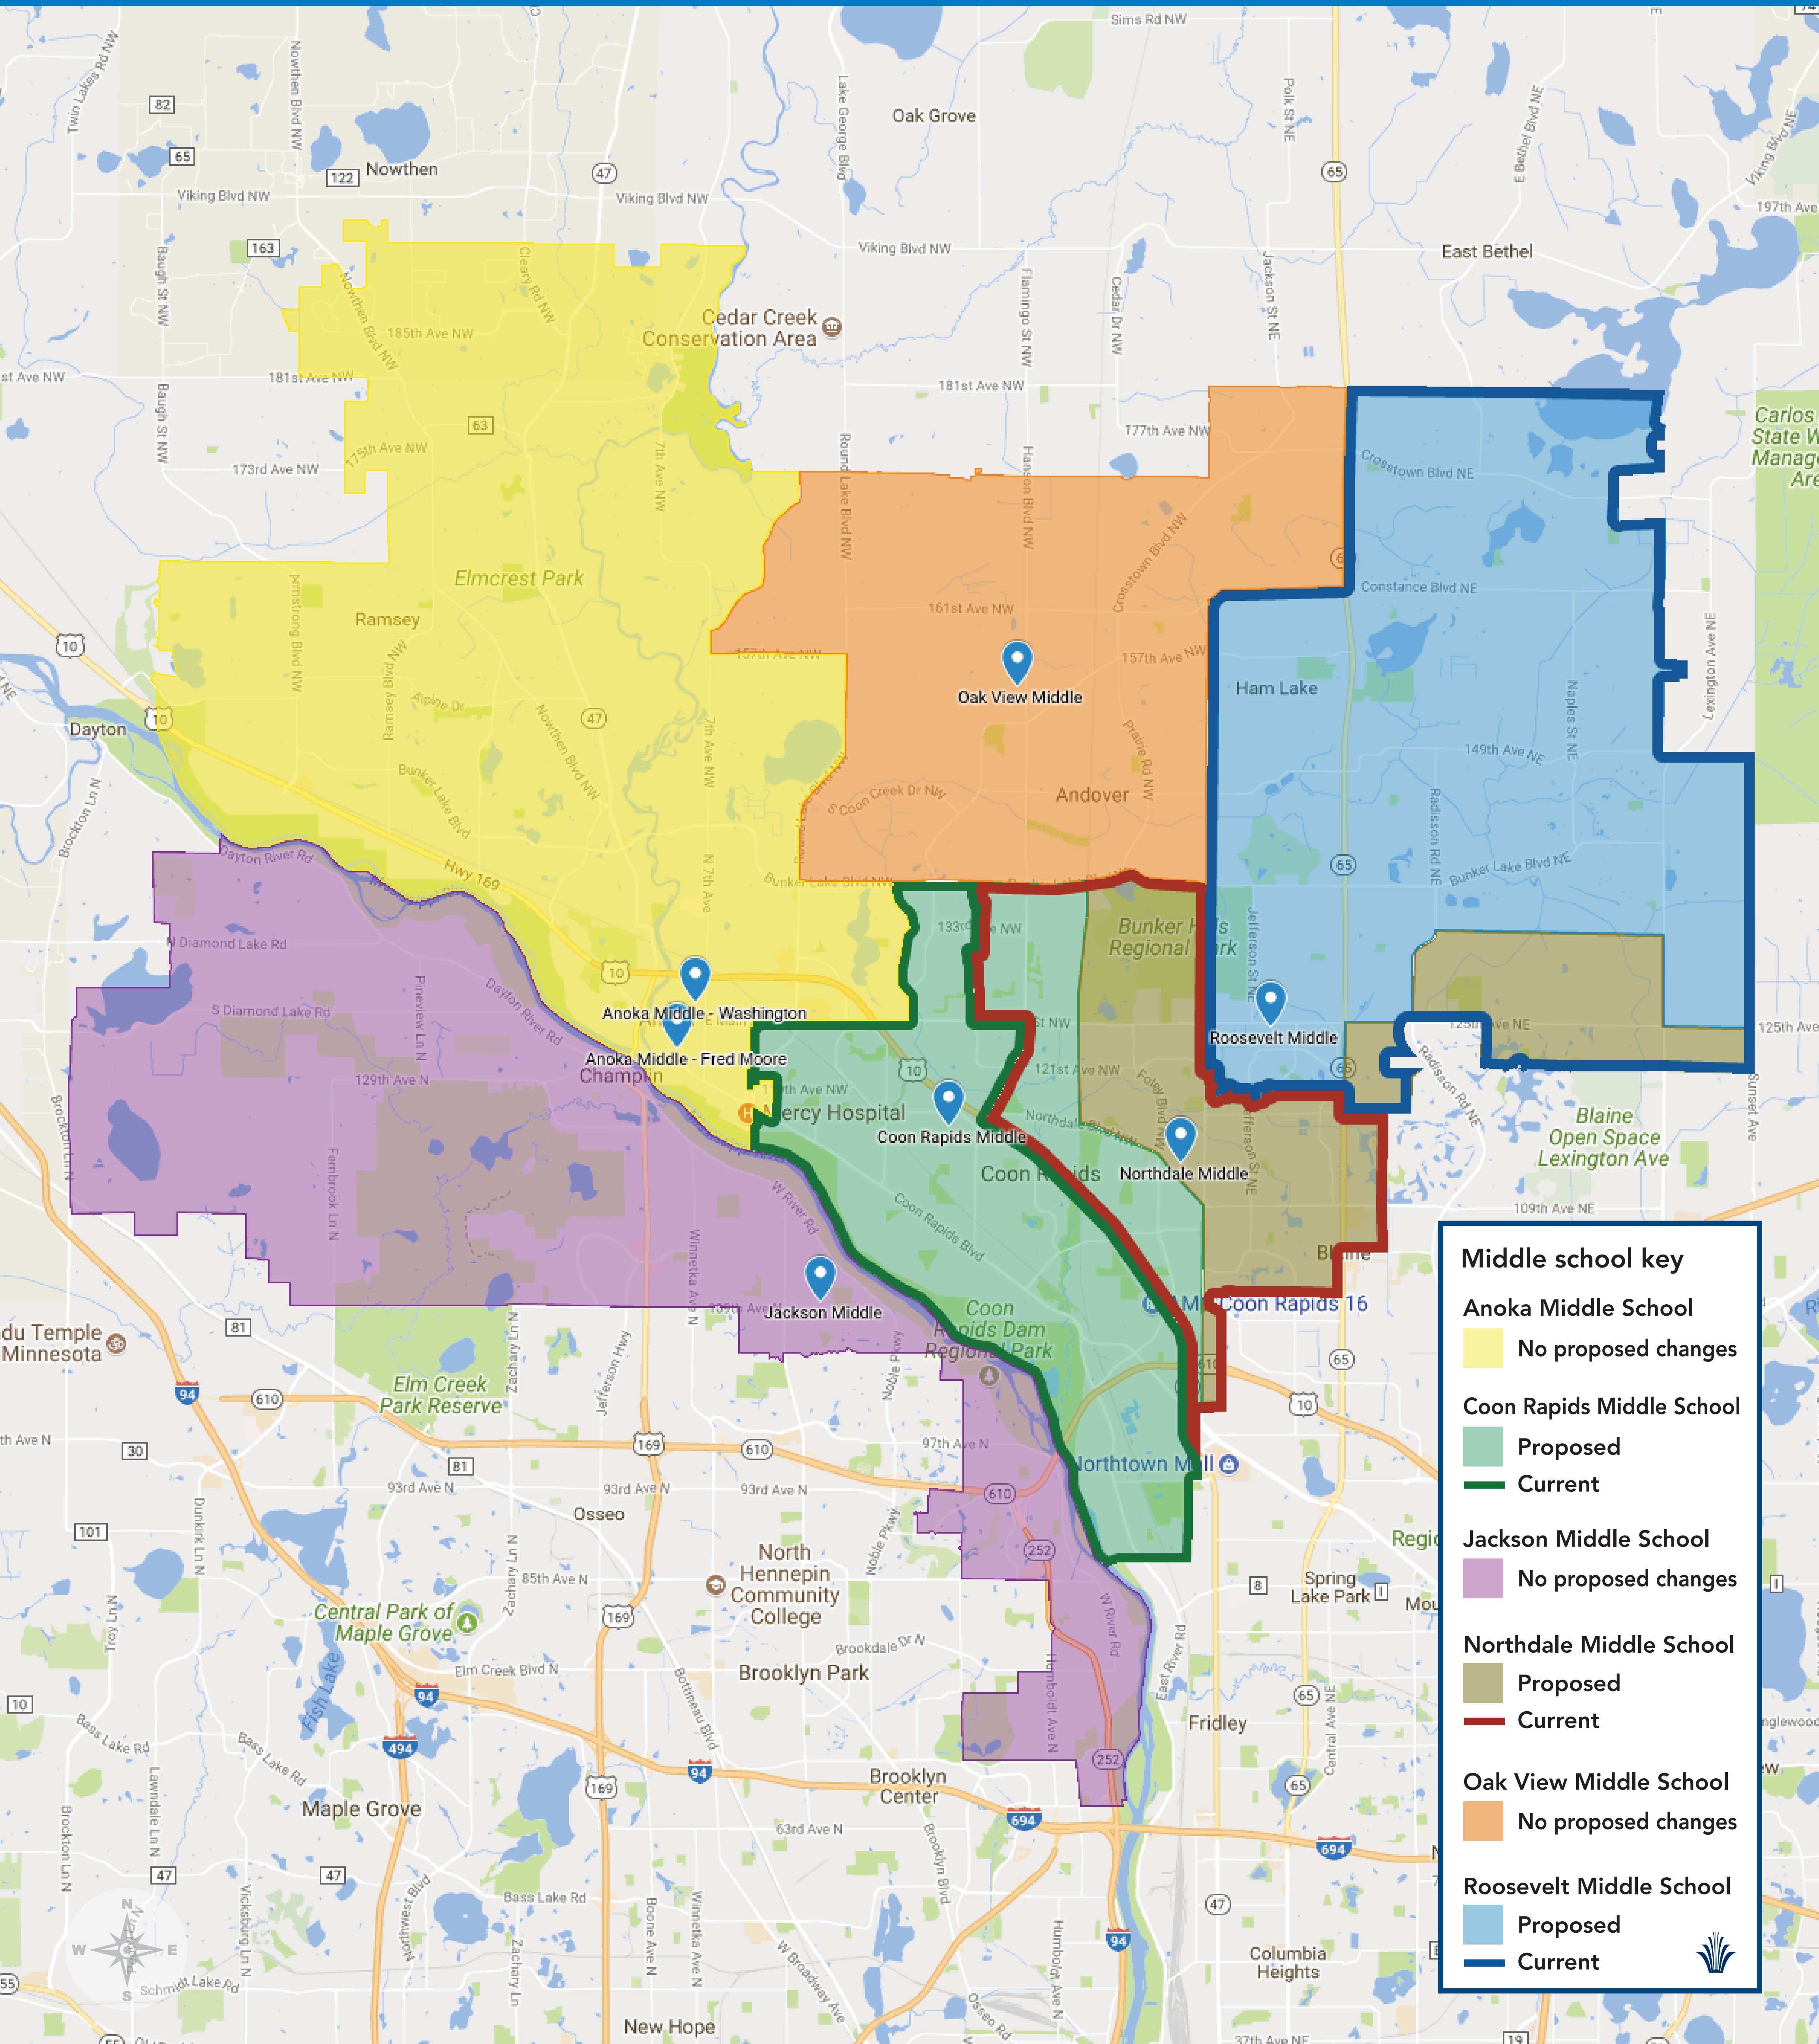

MIDDLE SCHOOL

attendance boundary proposal

Version four: April 2, 2018

Middle school key

- Anoka Middle School**
 No proposed changes
- Coon Rapids Middle School**
 Proposed
 Current
- Jackson Middle School**
 No proposed changes
- Northdale Middle School**
 Proposed
 Current
- Oak View Middle School**
 No proposed changes
- Roosevelt Middle School**
 Proposed
 Current